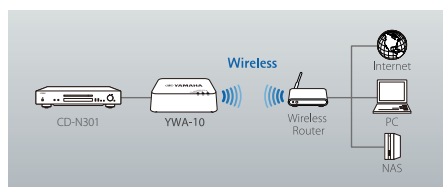

Multi Enjoyment and Energy-saving Convenience

Enjoy a wide variety of music sources, including CDs, network audio and smartphones.

The CD-N301 is a CD player and network audio player in a single unit. In addition to your own CDs, it's simple to play audio sources downloaded from the Internet and stored on a PC or NAS system. And the special NP CONTROLLER application allows you to enjoy your favorite tunes on a smartphone or tablet device via wireless connection.

Connection* for YWA-10 WiFi Adapter

The CD-N301 provide provide a DC-out connection for the YWA-10 WiFi Adapter (optional accessory). This lets you stream music wirelessly via a router from network components such as a PC or NAS. The YWA-10 gets its power from the CD-N301's USB terminal on rear panel, and offers WPS (auto setup) or manual setup via PC.

* The feature is not available in some areas.

Listen to Internet radio stations from around the world and access music streaming*.

Support for music streaming services such as Spotify and Pandora allows you to enjoy a wide variety of music content. Furthermore, support for the vTuner radio station database enables sampling of Internet radio broadcasts throughout the world by connecting to the Internet over a LAN.

*Available via future firmware update. Service availability depends on regions.

AirPlay compatible

The CD-N301 Network CD Player has virtually all of your music playback bases covered. This includes full compatibility with AirPlay—which means you get the convenience of wireless music playback from your Mac, iPod, iPhone or iPad, as well as from a PC.

FLAC or WAV 192kHz/24-bit Audio Playback