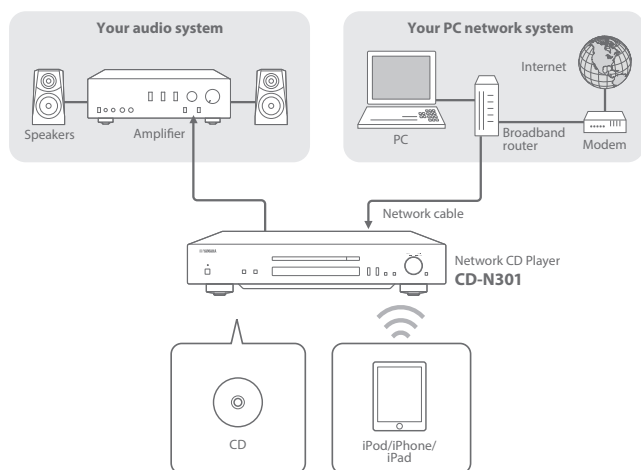

Infinity

With this one unit, a new audio style emerges. From CD to network audio, the CD-N301 Network CD Player lets you enjoy a wide range of sound sources. Yamaha HiFi ensures that sound quality is first rate and the design is sophisticated, while comprehensive network functionality provides compatibility with high resolution sound sources and many streaming services, as well as AirPlay. Get ready for an infinite expansion of ways to enjoy music.

Multi Enjoyment and Energy-saving Convenience

Enjoy a wide variety of music sources, including CDs, network audio and smartphones.

The CD-N301 is a CD player and network audio player in a single unit. In addition to your own CDs, it's simple to play audio sources downloaded from the Internet and stored on a PC or NAS system. And the special NP CONTROLLER application allows you to enjoy your favorite tunes on a smartphone or tablet device via wireless connection.

Connection* for YWA-10 WiFi Adapter

The CD-N301 provide provide a DC-out connection for the YWA-10 WiFi Adapter (optional accessory). This lets you stream music wirelessly via a router from network components such as a PC or NAS. The YWA-10 gets its power from the CD-N301's USB terminal on rear panel, and offers WPS (auto setup) or manual setup via PC.

High-quality audio design that’s meticulous about sound, using carefully selected parts.

The carefully considered interior layout includes an independent double power supply configuration for the CD and network power supplies, and provides the shortest circuit path for audio signal travel, allowing sound to be faithfully reproduced without loss of audio signal purity. Furthermore, all parts were rigorously selected, including the 192kHz/32-bit Burr-Brown high precision DAC, highly regarded for audio use. A Pure Direct mode can be selected for even higher quality audio output.